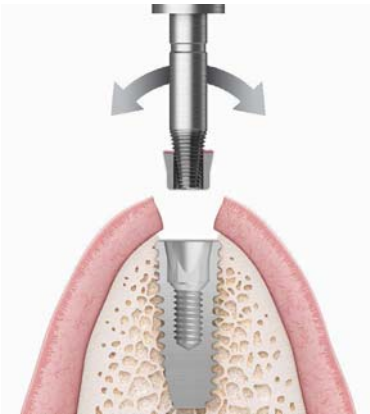

# ESR KIT

Easy Screw Removal KIT

**OSSTEM<sup>®</sup>**  
IMPLANT

- Excellent cutting performance of SR Drill
- Simple and quick removal in step 2
- Removal success rate over 90%

## Variety of Cases Possible for Prostheses Fails

Screw fracture

Guide ESR handle SR drill SR tip Torque handle

Abutment fracture

AR tip

Screw hex slip

AR tip (mini)

Internal thread crushing burden

Re-tap