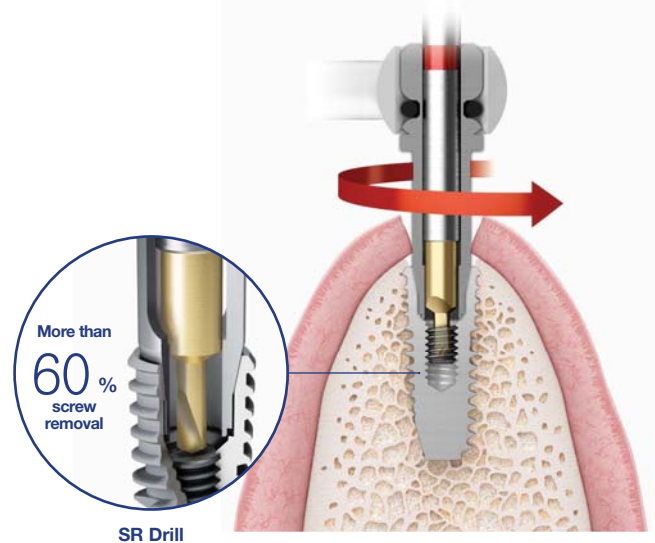

# ESR KIT

Easy Screw Removal KIT

**OSSTEM<sup>®</sup>**  
IMPLANT

- Excellent cutting performance of SR Drill
- Simple and quick removal in step 2
- Removal success rate over 90%

## Variety of Cases Possible for Prostheses Fails

Screw fracture

Guide ESR handle SR drill SR tip Torque handle

Abutment fracture

AR tip

Screw hex slip

AR tip (mini)

Internal thread crushing burden

Re-tap