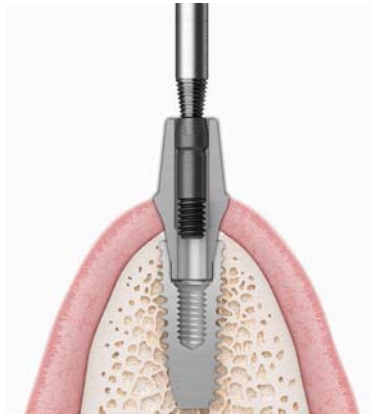

# ESR KIT

Easy Screw Removal KIT

**OSSTEM<sup>®</sup>**  
IMPLANT

- Excellent cutting performance of SR Drill
- Simple and quick removal in step 2
- Removal success rate over 90%

## Variety of Cases Possible for Prostheses Fails

Screw fracture

Guide ESR handle SR drill SR tip Torque handle

Abutment fracture

AR tip

Screw hex slip

AR tip (mini)

Internal thread crushing burden

Re-tap