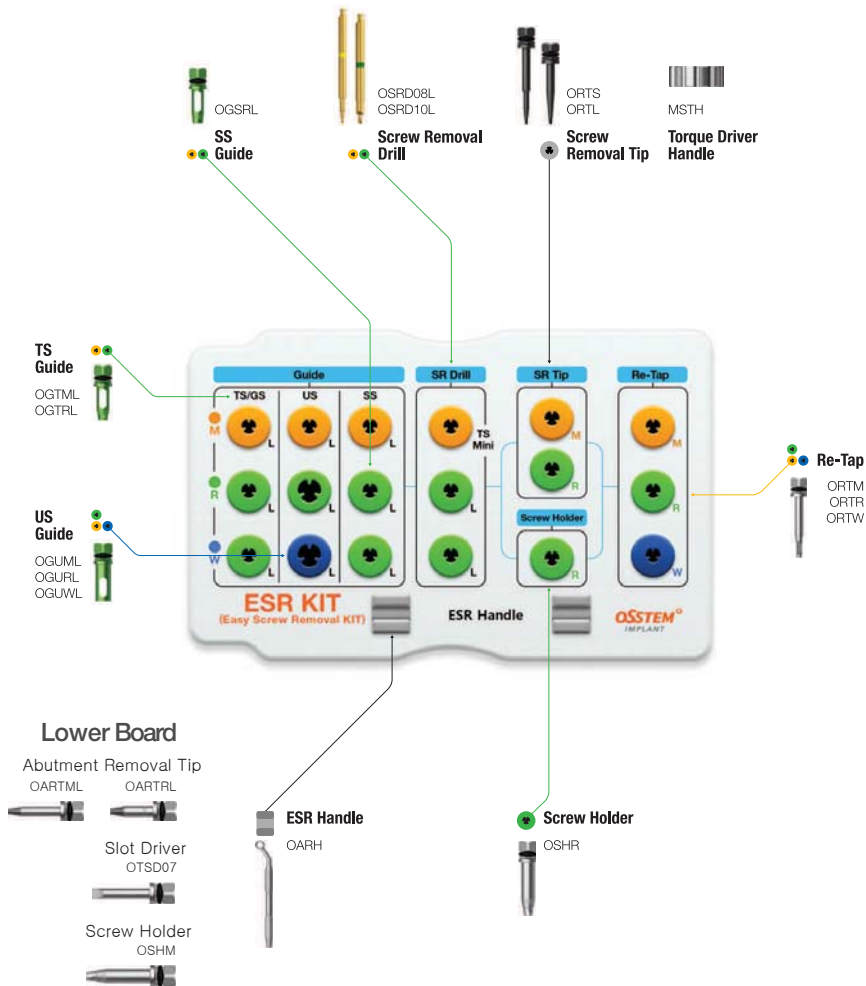

# ESR KIT

Easy Screw Removal KIT

**OSSTEM<sup>®</sup>**  
IMPLANT

- Excellent cutting performance of SR Drill
- Simple and quick removal in step 2
- Removal success rate over 90%

## Variety of Cases Possible for Prostheses Fails

Screw fracture

Guide ESR handle SR drill SR tip Torque handle

Abutment fracture

AR tip

Screw hex slip

AR tip (mini)

Internal thread crushing burden

Re-tap