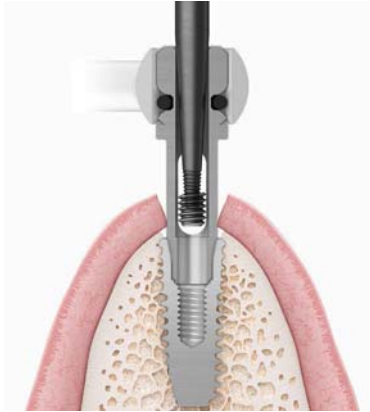

# ESR KIT

Easy Screw Removal KIT

**OSSTEM<sup>®</sup>**  
IMPLANT

- Excellent cutting performance of SR Drill
- Simple and quick removal in step 2
- Removal success rate over 90%

## Variety of Cases Possible for Prostheses Fails

Screw fracture

Guide ESR handle SR drill SR tip Torque handle

Abutment fracture

AR tip

Screw hex slip

AR tip (mini)

Internal thread crushing burden

Re-tap