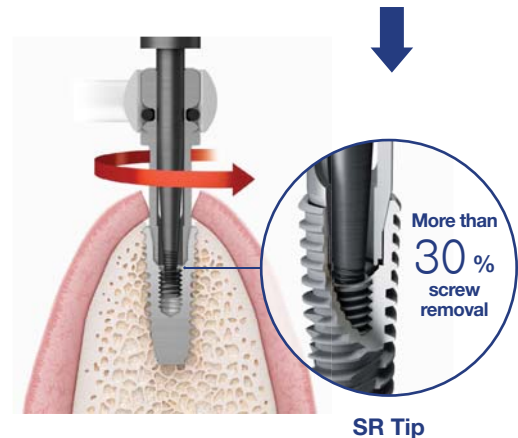

# ESR KIT

Easy Screw Removal KIT

**OSSTEM<sup>®</sup>**  
IMPLANT

- Excellent cutting performance of SR Drill
- Simple and quick removal in step 2
- Removal success rate over 90%

## Variety of Cases Possible for Prostheses Fails

Screw fracture

Guide ESR handle SR drill SR tip Torque handle

Abutment fracture

AR tip

Screw hex slip

AR tip (mini)

Internal thread crushing burden