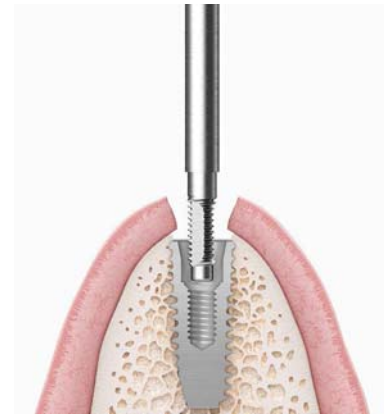

# ESR KIT

Easy Screw Removal KIT

**OSSTEM<sup>®</sup>**  
IMPLANT

- Excellent cutting performance of SR Drill
- Simple and quick removal in step 2
- Removal success rate over 90%

## Variety of Cases Possible for Prostheses Fails

Screw fracture

Guide ESR handle SR drill SR tip Torque handle

Abutment fracture

AR tip

Screw hex slip

AR tip (mini)

Internal thread crushing burden

Re-tap